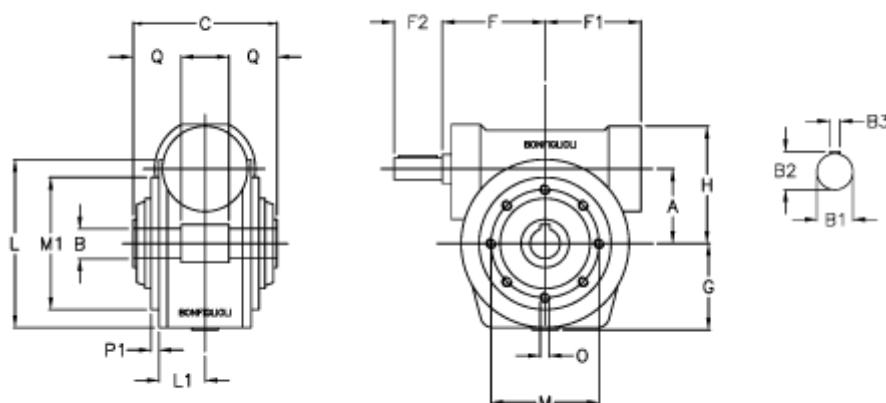

Article number: 3901030040700

Description: Worm gear with solid input shaft
VF 30P-40-HS

Measures

a	= 30.0	F1 = 46	O = M6x7
B	= 14	F2 = 20	P1 = 1.5
B1	= 9	g = 41	Q = 20.5
B2	= 10.2	H = 50	
B3	= 3	L = 80.0	
C	= 55	L1 = 30.0	
Description	= VF 30P-xx-HS	m = 65	
F	= 50.0	M1 = 50	